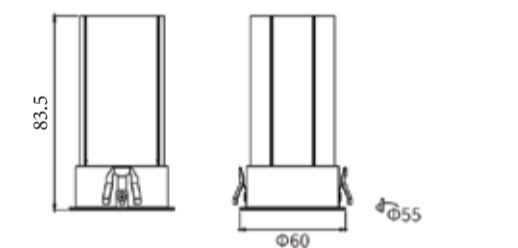

Type

Recessed

Single Line Diagram

Serna Wall Washer TL 35

Serna Wall Washer TL 55

Light Distribution

Direct

CRI ≥ 90

SERNA WALL WASHER TRIMLESS

SERNA WALL WASHER TL - 35

System Power	Dimension
5W	Dia- 35mm Height- 70mm

SERNA WALL WASHER TL- 55

System Power	Dimension
10W	Dia- 55mm Height- 83.5mm
15W	Dia- 55mm Height- 110mm