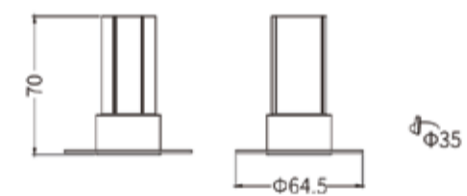

SERNA WALL WASHER TRIMLESS

Quick Info

CRI ≥ 90
 3000K, 4000K, 5700K
 Tunable White 2700-6500K
 ON-OFF/ ON-OFF (FLICKER FREE)
 DALI-2 DT6 / DALI-2 DT8/ DALI +
 SDCM<3
 Lens & Reflector
 L70 @50,000h
 Aluminium Die-cast

Type

Recessed

Single Line Diagram

Serna Wall Washer TL 35

Serna Wall Washer TL 55

Light Distribution

Direct

CRI ≥ 90

SERNA WALL WASHER TRIMLESS

SERNA WALL WASHER TL - 35

System Power	Dimension
5W	Dia- 35mm Height- 70mm

SERNA WALL WASHER TL- 55

System Power	Dimension
10W	Dia- 55mm Height- 83.5mm
15W	Dia- 55mm Height- 110mm