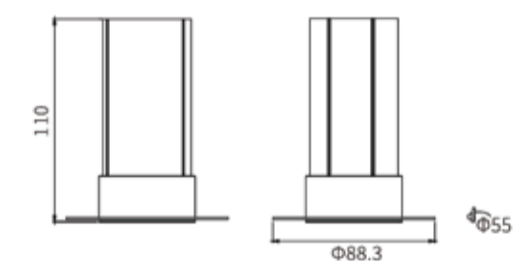

Type

Recessed

Single Line Diagram

Serna Wall Washer TL 35

Serna Wall Washer TL 55

Light Distribution

Direct

CRI ≥ 90

SERNA WALL WASHER TRIMLESS

SERNA WALL WASHER TL - 35

System Power	Dimension
5W	Dia- 35mm Height- 70mm

SERNA WALL WASHER TL- 55

System Power	Dimension
10W	Dia- 55mm Height- 83.5mm
15W	Dia- 55mm Height- 110mm